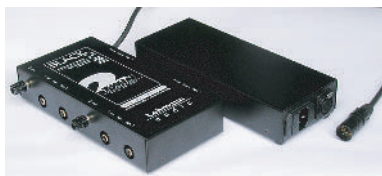

PHONO STAGES

Black Cube Phono

The Black Cube phono stage has gained cult status among vinyl oriented music lovers since it has hit the market in 1995. Countless positive reviews and awards and an absolutely unique customer satisfaction worldwide document this truly exceptional success.

PWX power supply

The PWX power supply upgrades every Black Cube standard to a Black Cube SE. Neutrik plug and modification manual are supplied. (qualified soldering needed).

Black Cube SE Phono

The Black Cube SE is equipped with the PWX power supply giving huge benefits sonically: much more bass authority, a more liquid midrange as well as more openness. These sonic benefits are without any doubt the reasons that more and more music lovers choose the Black Cube SE right from the start.

Black Cube Twin Phono

The true analog fan with two turntables or two tonearms on his deck can save serious money when choosing the Black Cube Twin. This unit delivers the same performance as two single Black Cubes SE at a considerably lower price. The Black Cube Twin comes with one PWX power supply and can be equipped with a second PWX on demand.

LINE STAGES

Black Cube Linear

High End headphone amplifier and single source preamp with built in power supply and Zero global feedback Class-A output stage. Two parallel headphone outputs. Gain switchable underneath: 0dB/10dB/20dB. Face plate and knob available in silver anodized or black anodized aluminium.