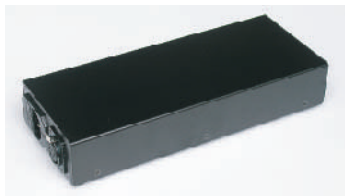

PHONO STAGES

Black Cube Phono

The Black Cube phono stage has gained cult status among vinyl oriented music lovers since it has hit the market in 1995. Countless positive reviews and awards and an absolutely unique customer satisfaction worldwide document this truly exceptional success.

PWX power supply

The PWX power supply upgrades every Black Cube standard to a Black Cube SE. Neutrik plug and modification manual are supplied. (qualified soldering needed).

Black Cube SE Phono

The Black Cube SE is equipped with the PWX power supply giving huge benefits sonically: much more bass authority, a more liquid midrange as well as more openness. These sonic benefits are without any doubt the reasons that more and more music lovers choose the Black Cube SE right from the start.

Black Cube Twin Phono

The true analog fan with two turntables or two tonearms on his deck can save serious money when choosing the Black Cube Twin. This unit delivers the same performance as two single Black Cubes SE at a considerably lower price. The Black Cube Twin comes with one PWX power supply and can be equipped with a second PWX on demand.

Silver Cube Phono

Sometimes dreams come true. **Lehmannaudio** phono stage have gained a legendary reputation for their sound and build quality. The Silver Cube is no different, pushing the boundaries still further. With the Silver Cube **Lehmannaudio's** efforts in terms of technology, electronic parts and mechanics have lead to high-energy sound reproduction with excellent technical data and holographic soundstage delivery. The Silver Cube has gained reference status in several hifi magazines and an overwhelming recognition as belonging to the ultimate in phono stage design.